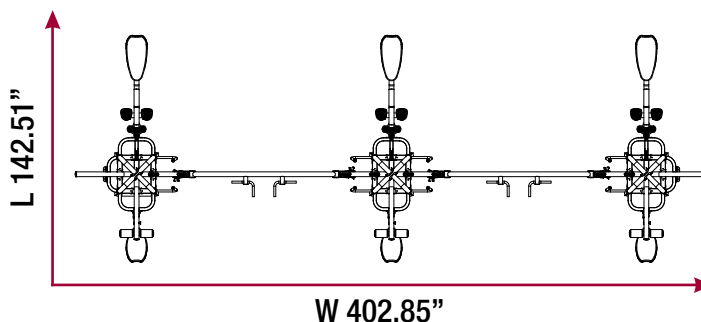

#### POWER CAGE

CF-3364

Length: 71.07" / 1805.06 cm

Width: 86.25" / 2190.75 cm

Height: 90.90" / 2308.92 cm

#### SQUAT RACK

CF-3367

Length: 68.78" / 1746.93 cm

Width: 64.25" / 1631.95 cm

Height: 75.12" / 1908.15 cm

#### INCLINE LEVERAGE ROW

CF-3661

Length: 66.45" / 1687.74 cm

Width: 34.21" / 868.92 cm

Height: 51.07" / 1297.29 cm

#### STANDING PREACHER CURL STATION

CF-3555

Length: 45.20" / 1148.14 cm

Width: 30.29" / 769.24 cm

Height: 39.27" / 997.50 cm